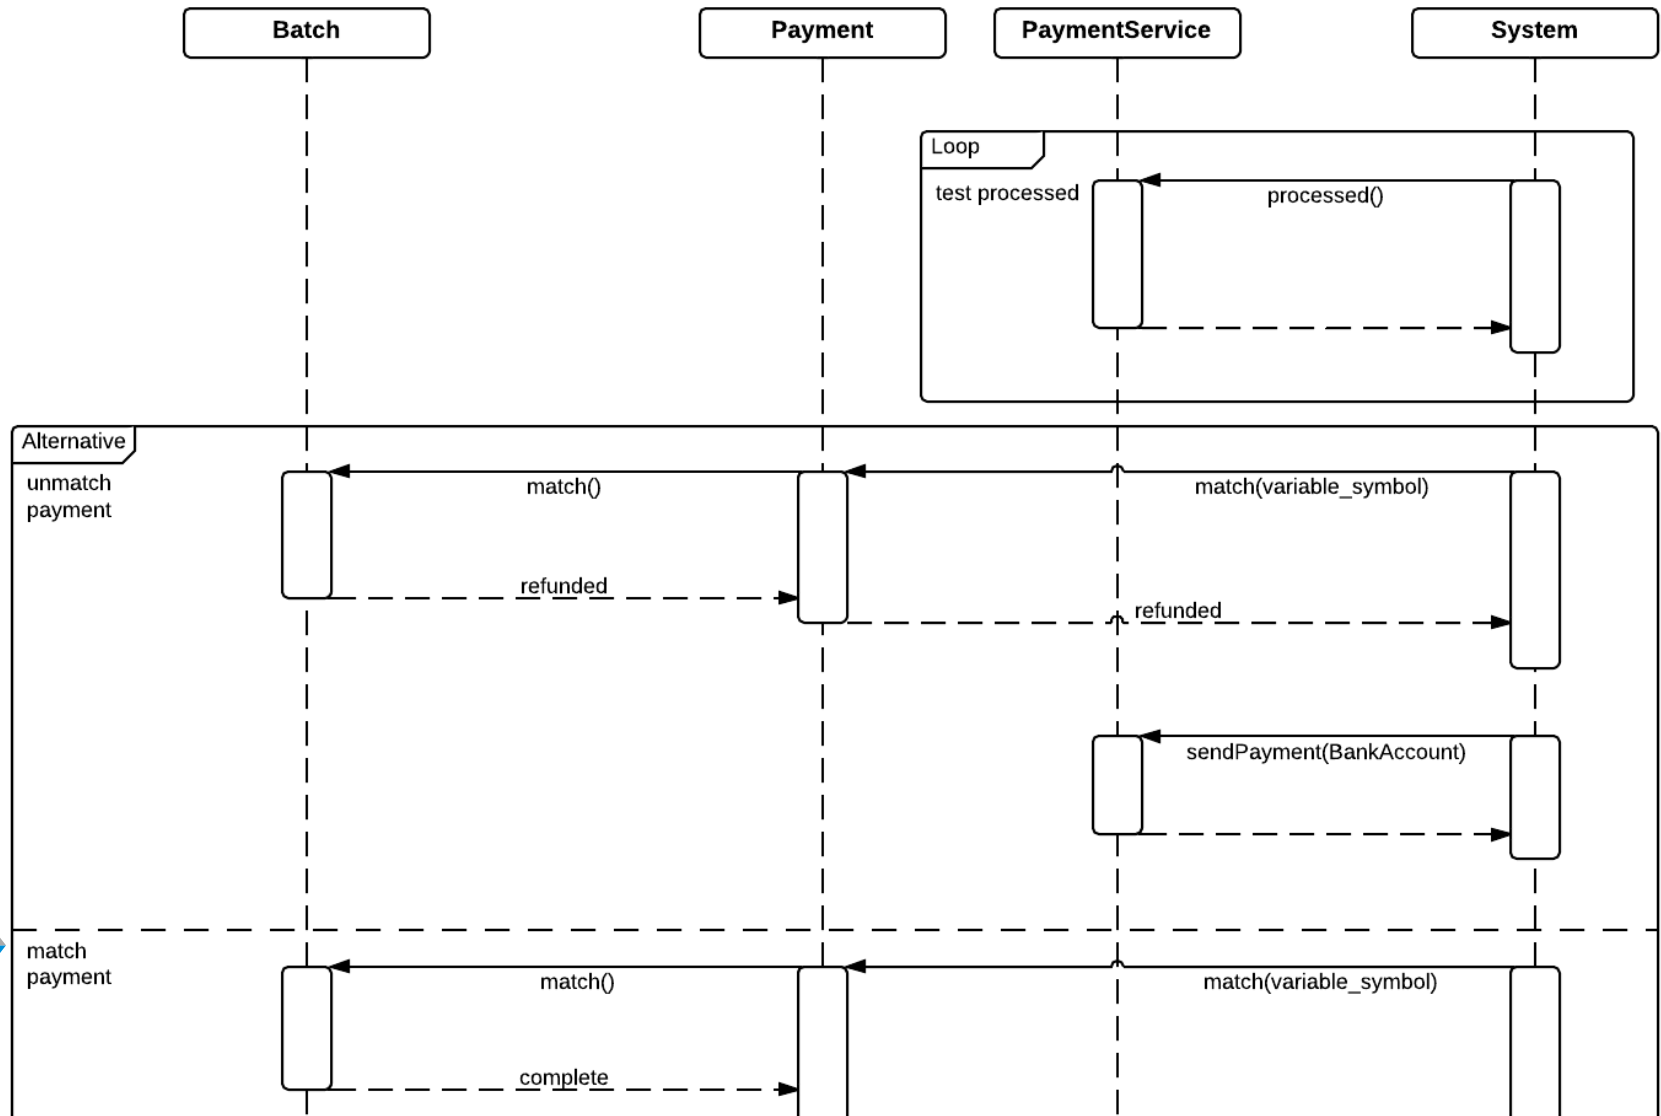

Sekvenční diagram 2#