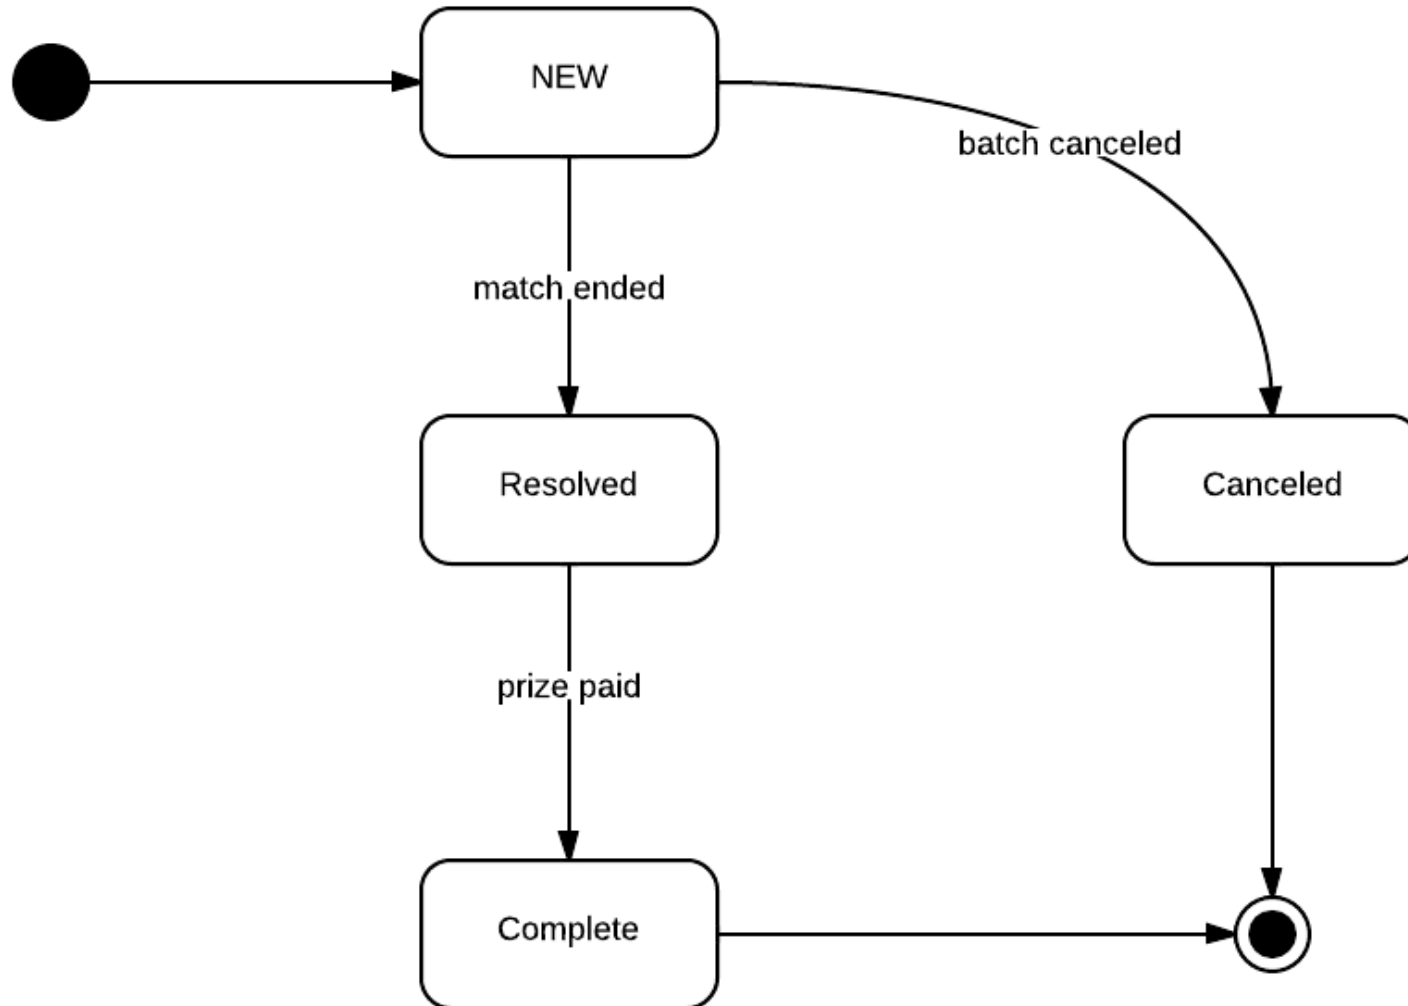

Proč my?

- Protože máme rádi peníze
- Provize ze sázky a to legálně

Diagram užití

Diagram tříd 1#

Diagram tříd 2#

Sekvenční diagram 1#

Sekvenční diagram 2#

Stavový diagram platby

Stavový diagram sázky

Zbyl čas?

The image features a white background with decorative geometric shapes in the corners. These shapes are composed of overlapping triangles and quadrilaterals in shades of yellow, magenta, blue, and grey. The shapes are arranged in a way that they appear to be pointing towards the center of the page.