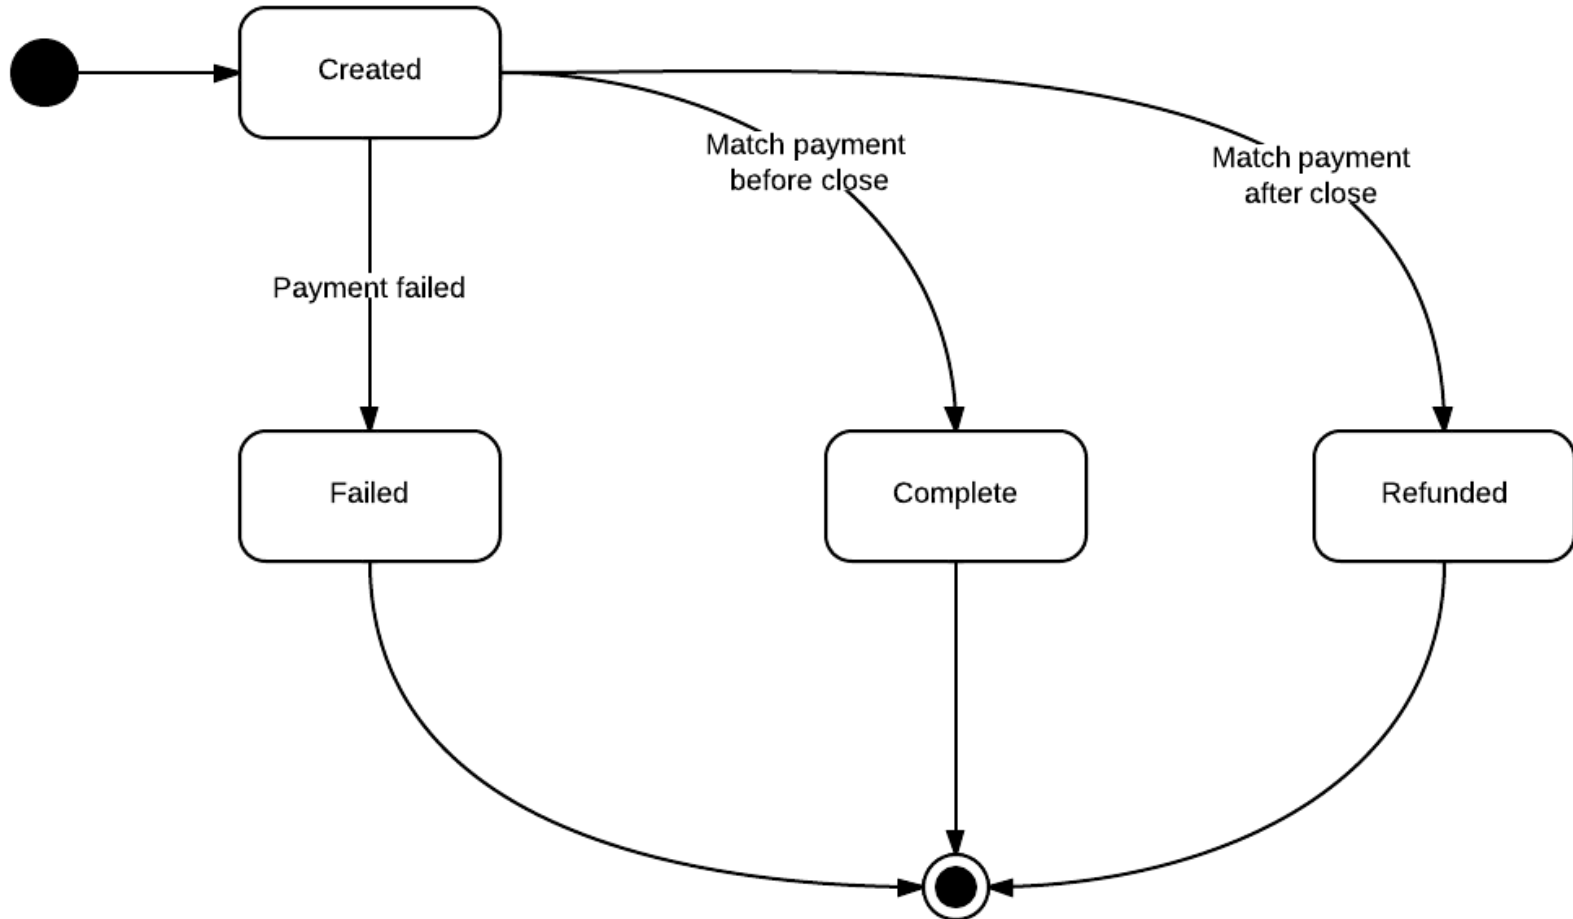

Stavový diagram sázky

Zbyl čas?

The image features a white background with decorative geometric shapes in the corners. These shapes are composed of overlapping triangles and quadrilaterals in shades of yellow, magenta, blue, and grey. The shapes are arranged in a way that they appear to be pointing towards the center of the page.